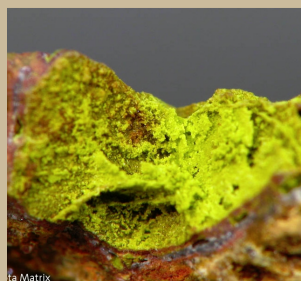

Website Links

[About Us](#)

[How to Hold Orders](#)

[Account Benefits](#)

[Website FAQ's](#)

[Shipping & Payments](#)

Poppiite