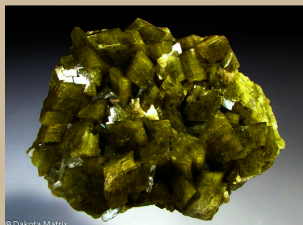

California minerals
REE Minerals
Tsumeb species
Rasmussen Sincosite
TBA

(not necessarily in that order)

Sale Items

[Neudorf - Siderite](#)

[Ilfeld - Manganite](#)

[Rayas - Acanthite](#)

Siderite - Neudorf

Special Editions

Langban - March
Black Hills - April
Pegmatites - July
Tsumeb II - TBA
Rush Creek - TBA

[Download Notifier](#)

Allactite - Langban

Sorry. No Advanced Sales!

Quick Sales - first come first serve

Mineralogical Record Back Issues